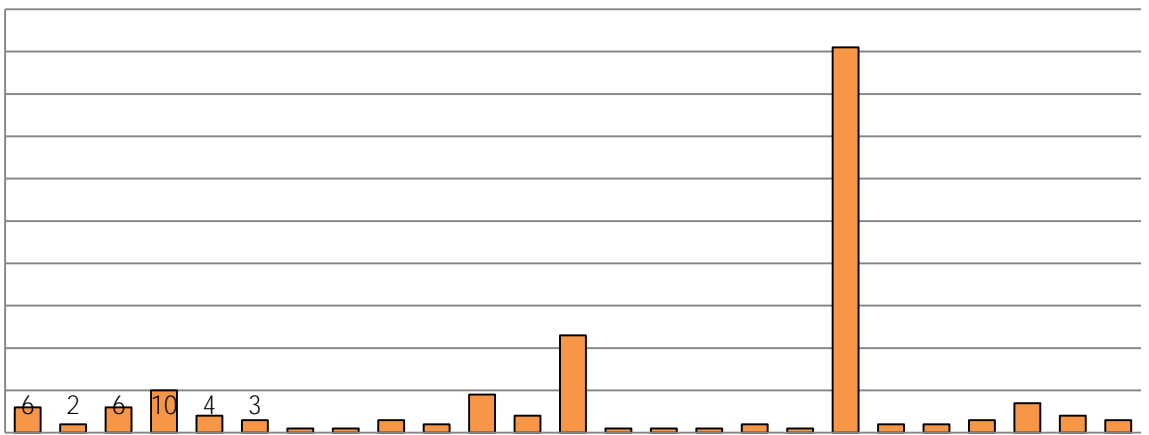

New Trustee Orientation

Trustees

Workforce Development and Community Services

Eastern High School

The Patriot Center graduation floor plan will be the same as previous years with the addition of the following: